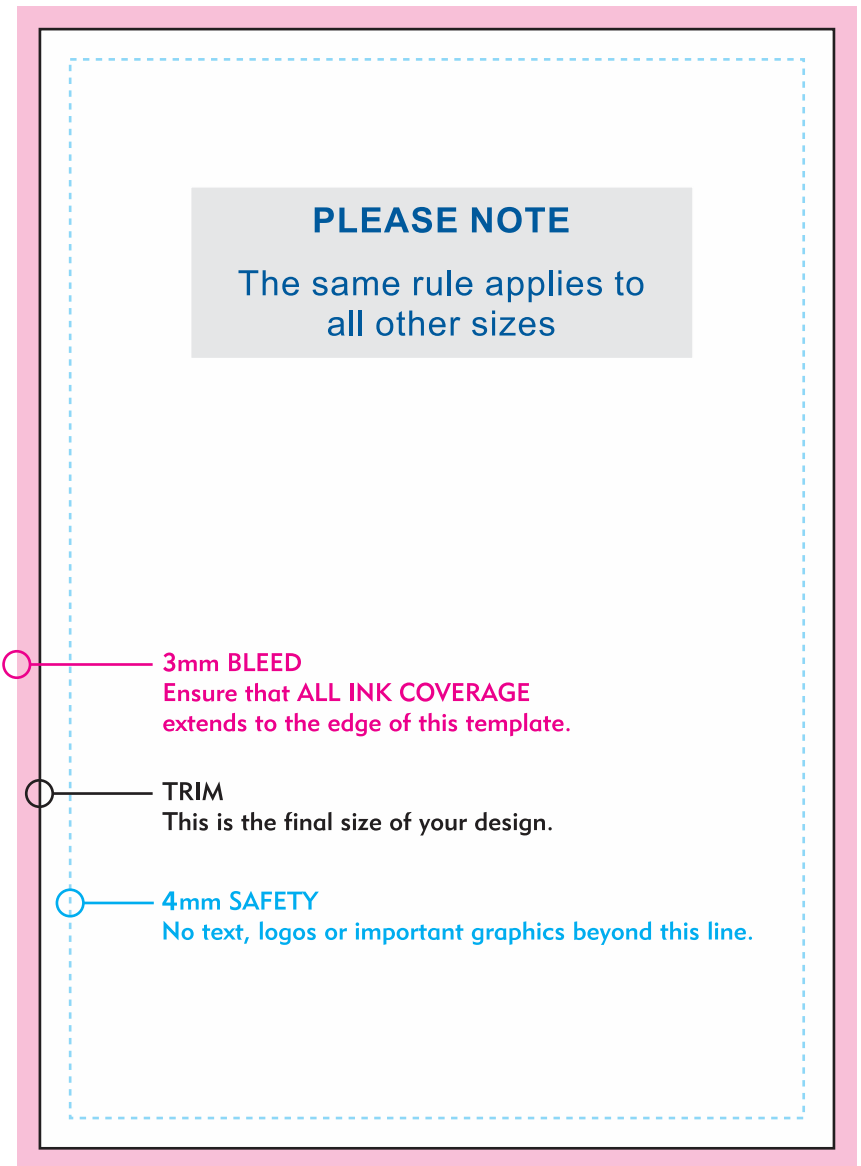

BUSINESS CARDS

STANDARD SIZE: 90 X 50mm

Type area:
84 mm x 44 mm

Trim size:
90 mm x 50 mm

Bleed size:
93 mm x 53 mm

FOR ODD SIZED CARDS:

The same rule applies
Type area: 3mm inwards
Trim size: desired card size
Bleed area: 3mm extra

LEAFLETS A7 - A4

PLEASE NOTE

The same rule applies to
all other sizes

3mm BLEED
Ensure that **ALL INK COVERAGE**
extends to the edge of this template.

TRIM
This is the final size of your design.

4mm SAFETY
No text, logos or important graphics beyond this line.

LEAFLET Z-FOLD

LEAFLET GATE-FOLD